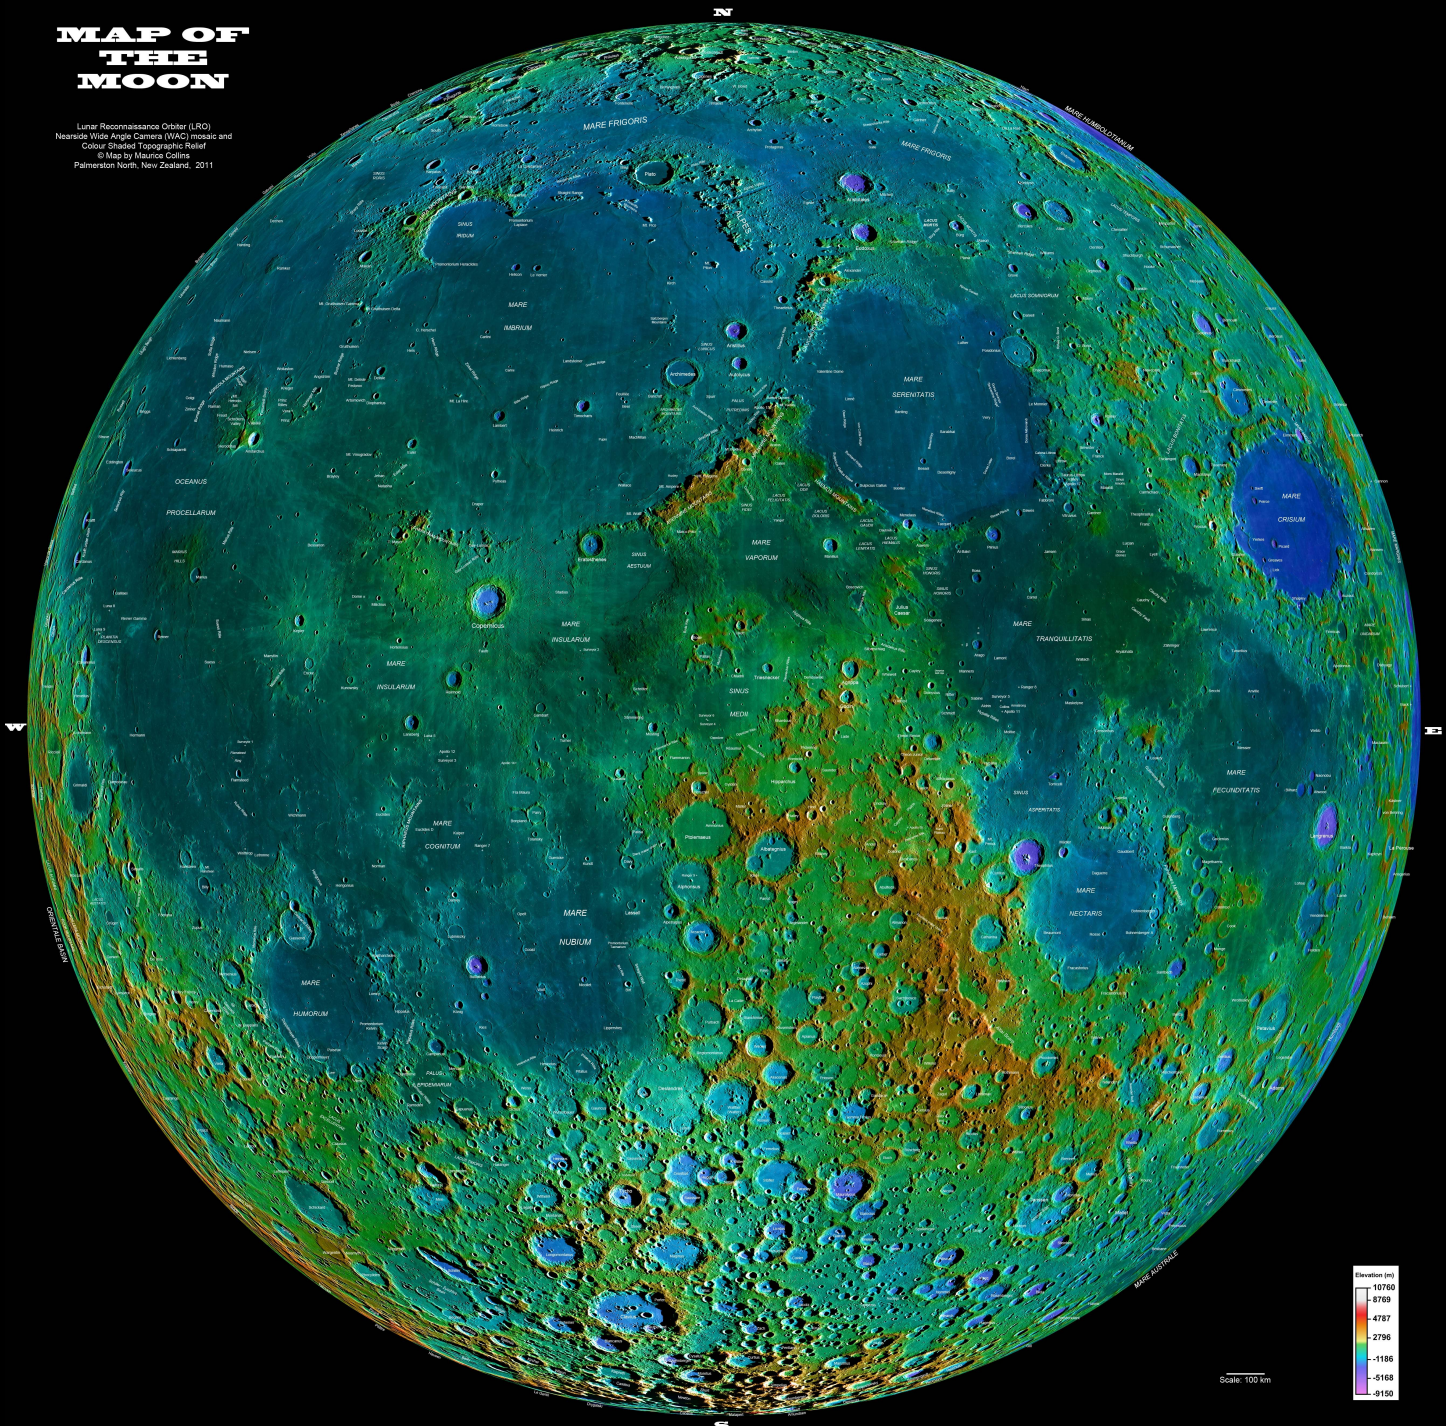

MAP OF THE MOON

Scale: 100 km